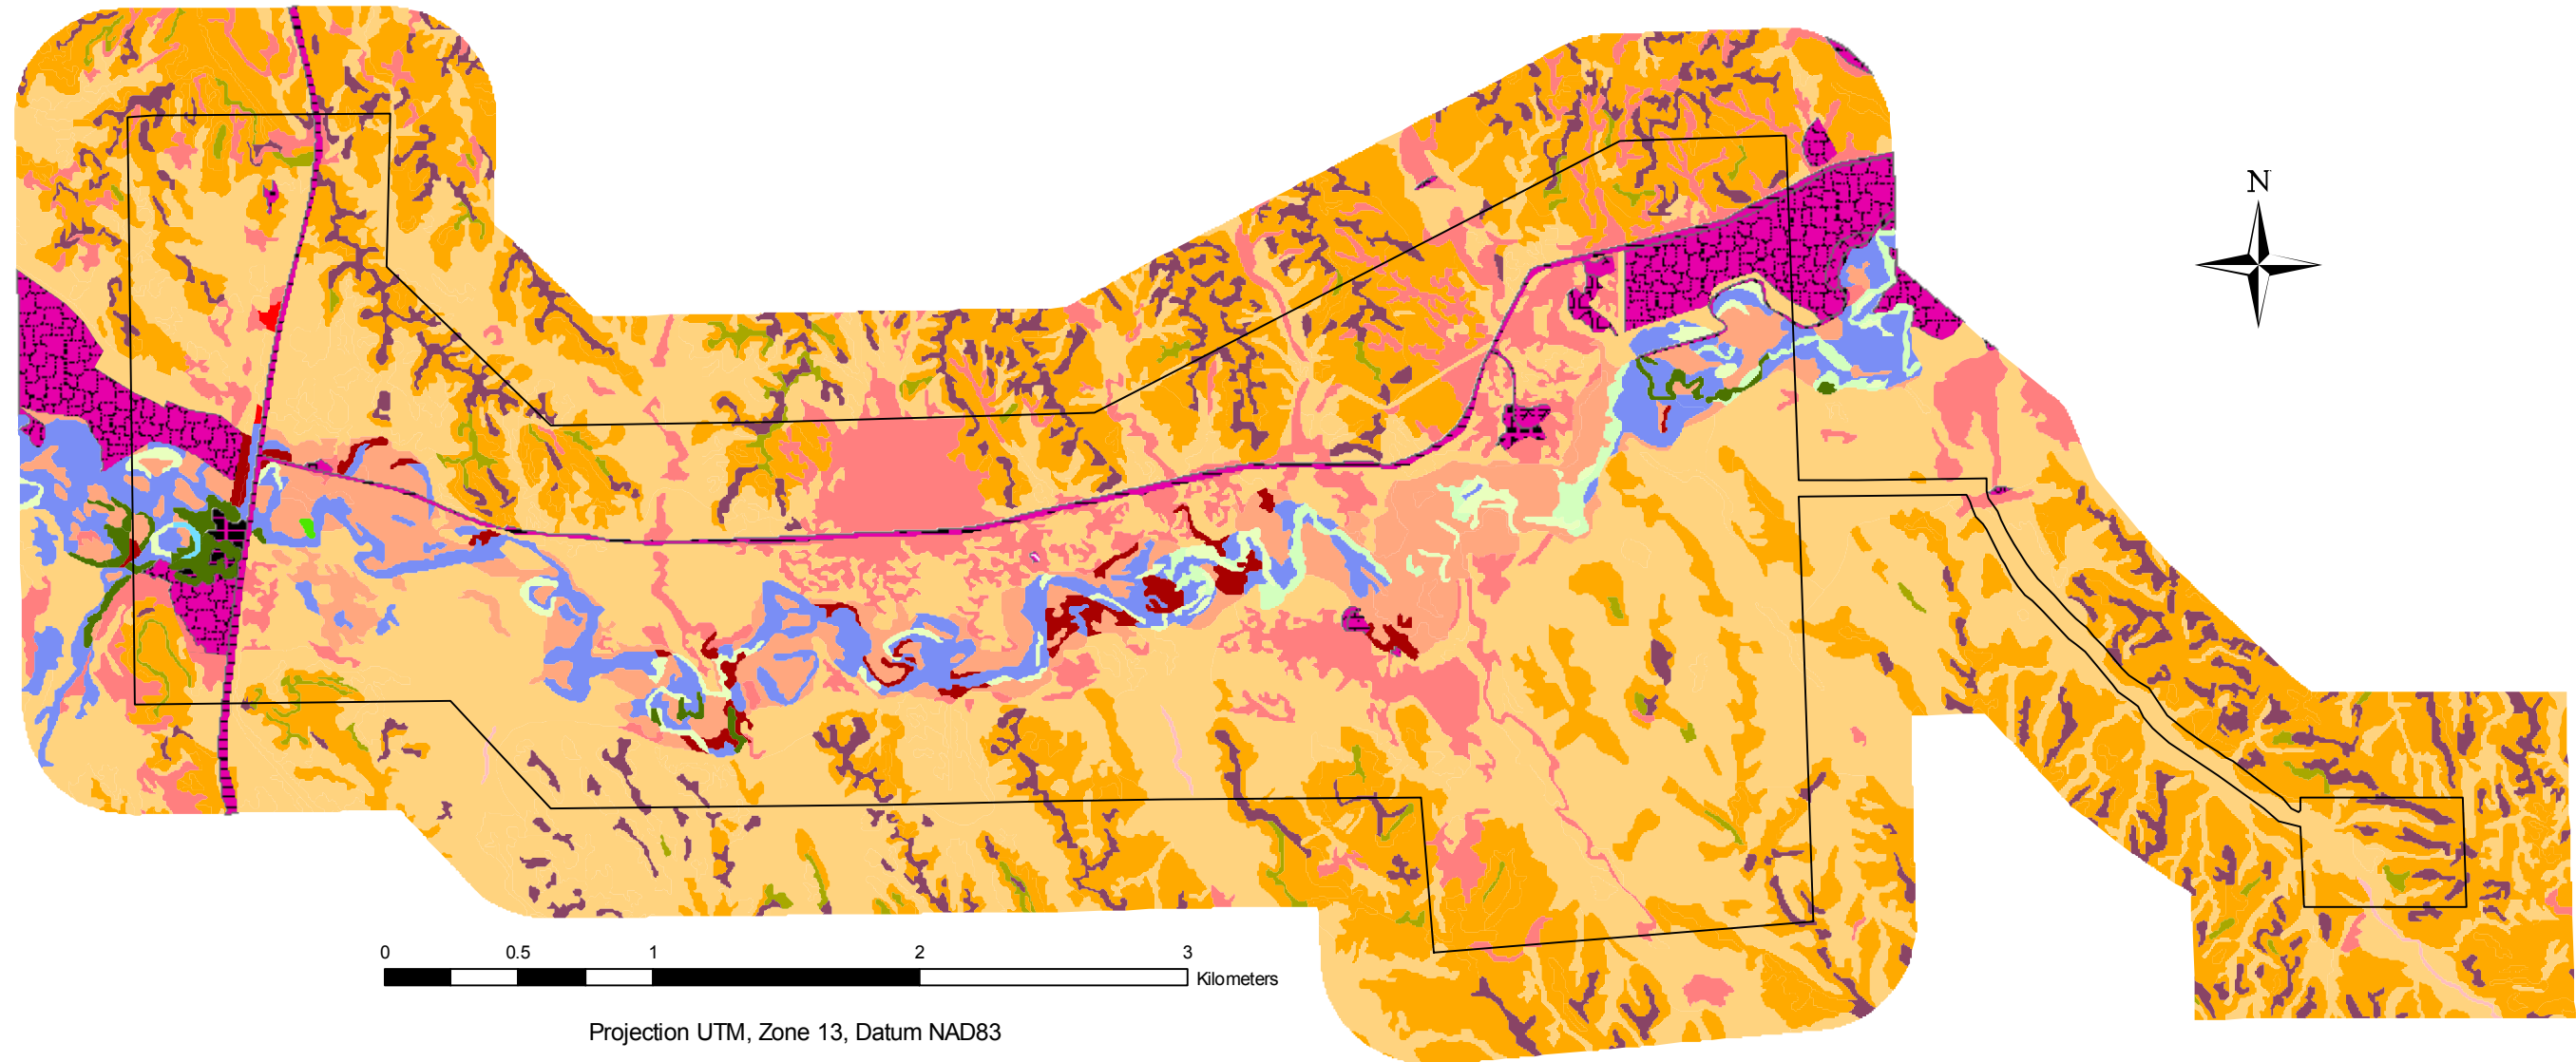

# Vegetation Map

## Legend

Park Boundary

### Map Class

- Eastern Cottonwood - (Peach-leaf Willow) / Narrow-leaf Willow Woodland
- Western Snowberry Shrubland
- Narrow-leaf Willow Woodland
- Narrow-leaf Willow Shrubland
- Western Wheatgrass Herbaceous Vegetation [Provisional]
- Prairie Sandreed - Sand Bluestem Herbaceous Vegetation
- Needle-and-Thread - Blue Grama - Threadleaf Sedge Herbaceous Vegetation

### Land Use

- Agriculture
- Dam
- Ditch, Water, Maintained Area, Cut and Fill
- Exotic Tree Planting
- Mining (Borrow Pit)
- Paved Roads and Associated Disturbance, Cut and Fill Embankments (Highway 29 and River Road)
- Daemoneix Trail Parking Area
- Niobrara River Fishing Parking Area