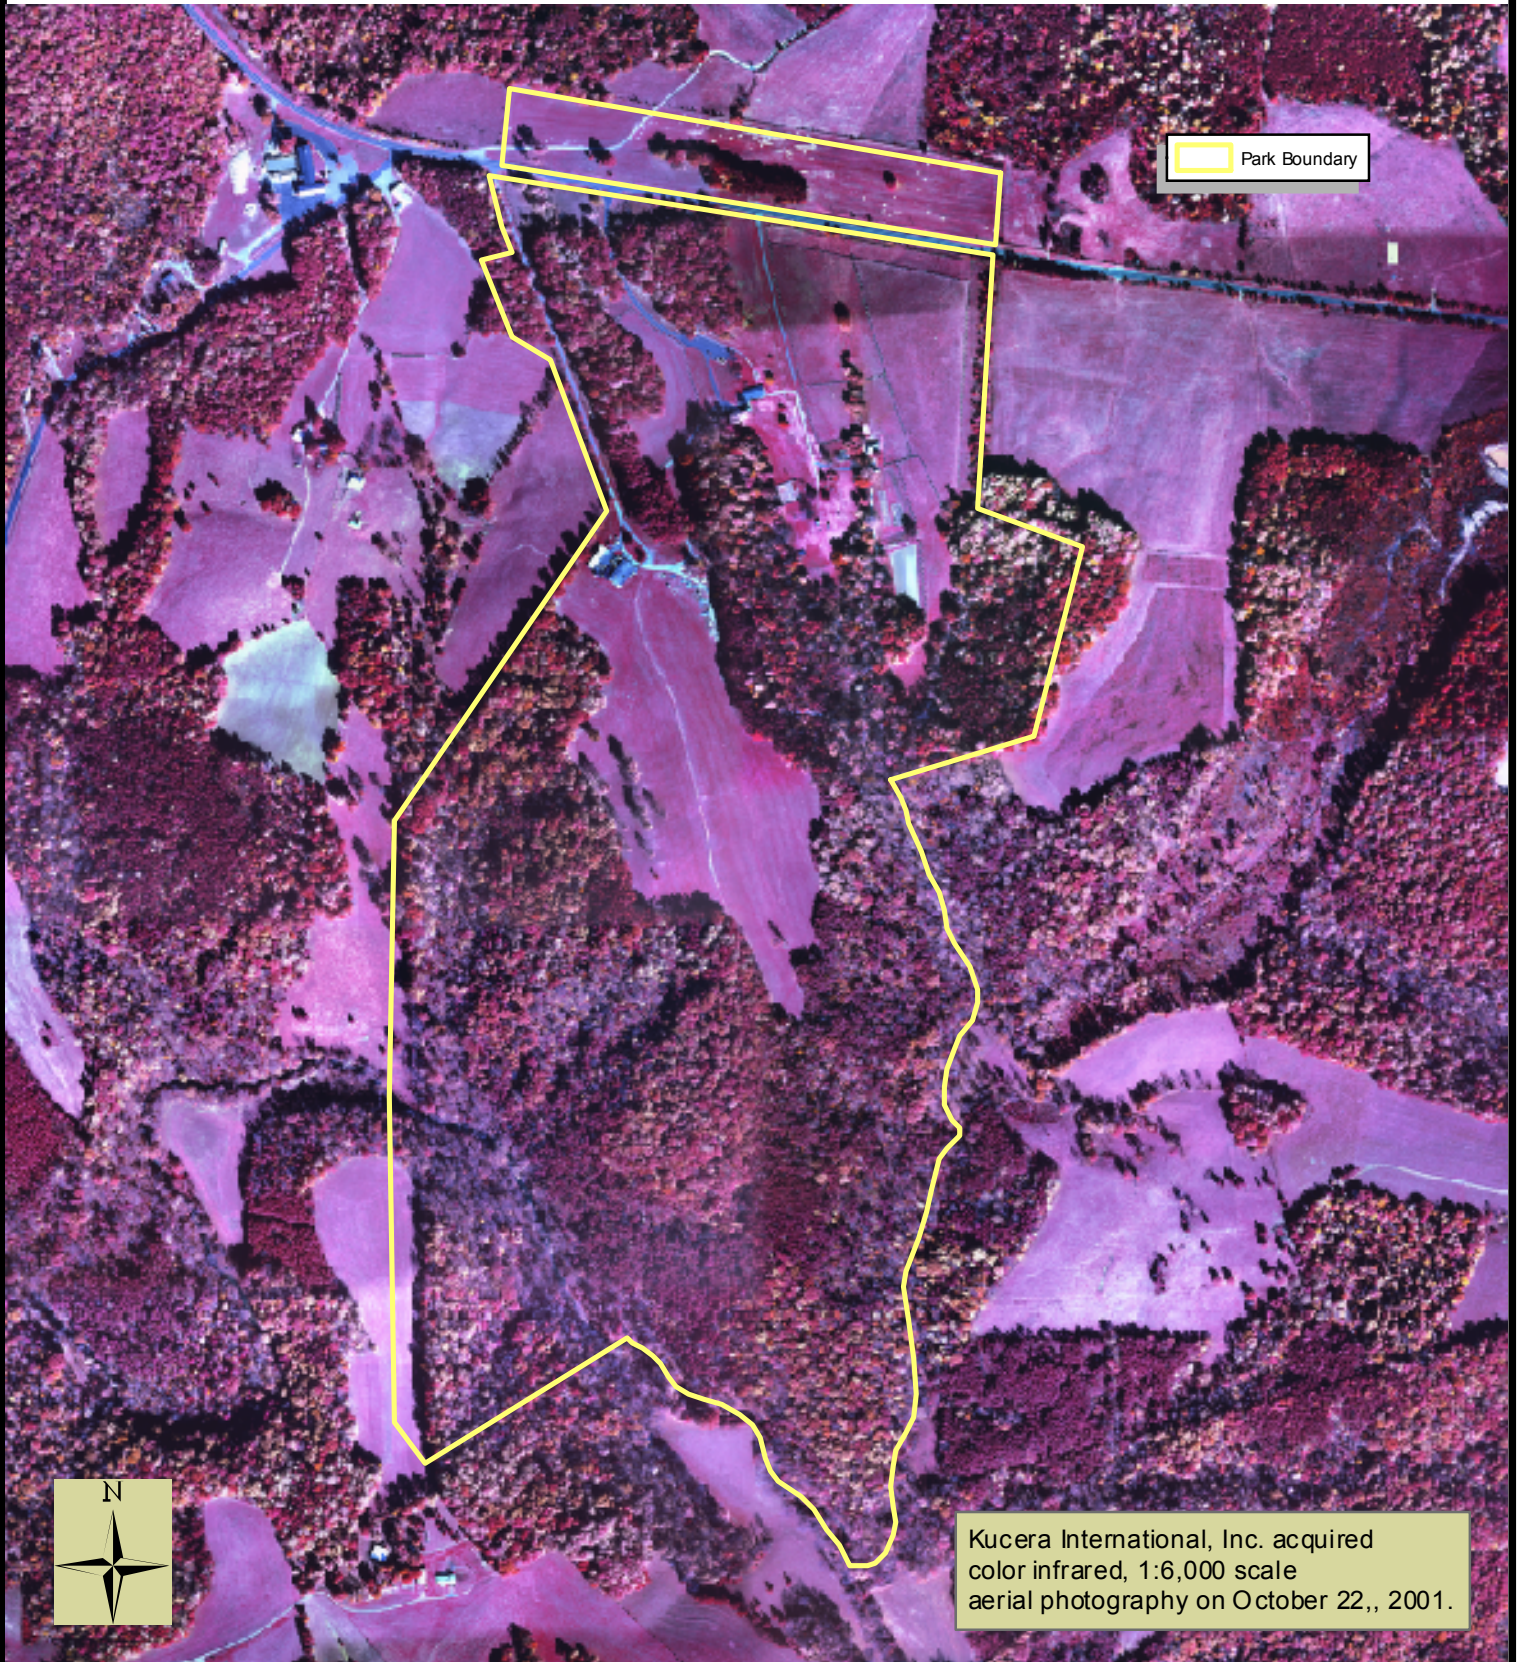

Color Infrared Orthorectified Photomosaic - Leafon

Park Boundary

Kucera International, Inc. acquired color infrared, 1:6,000 scale aerial photography on October 22, 2001.

0 0.1 0.2 0.4 0.6 Kilometers

Projection UTM Zone 17, Datum NAD83