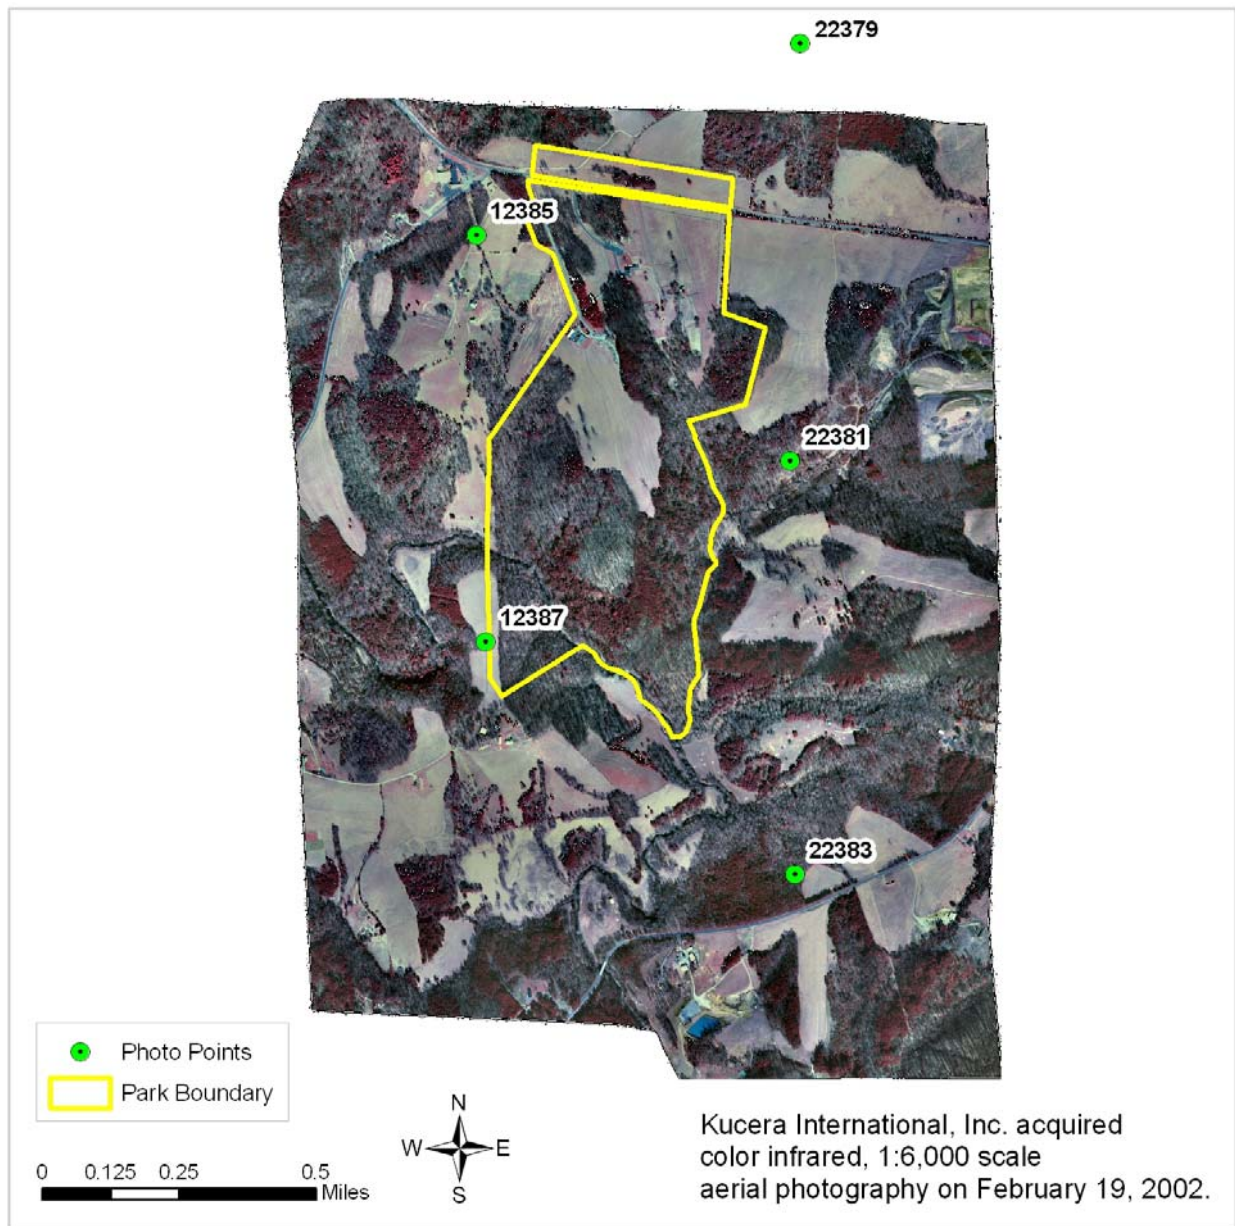

Booker T. Washington National Monument Aerial Photographs – Leaf-Off

Click on a Photo point in the index below, or choose from text list:

Photographs available:

1:6000-scale Color Infrared Photos flown 02/19/2002.

*.pdf format

[Photo 12385](#)

[Photo 22379](#)

[Photo 12387](#)

[Photo 22381](#)

[Photo 22383](#)