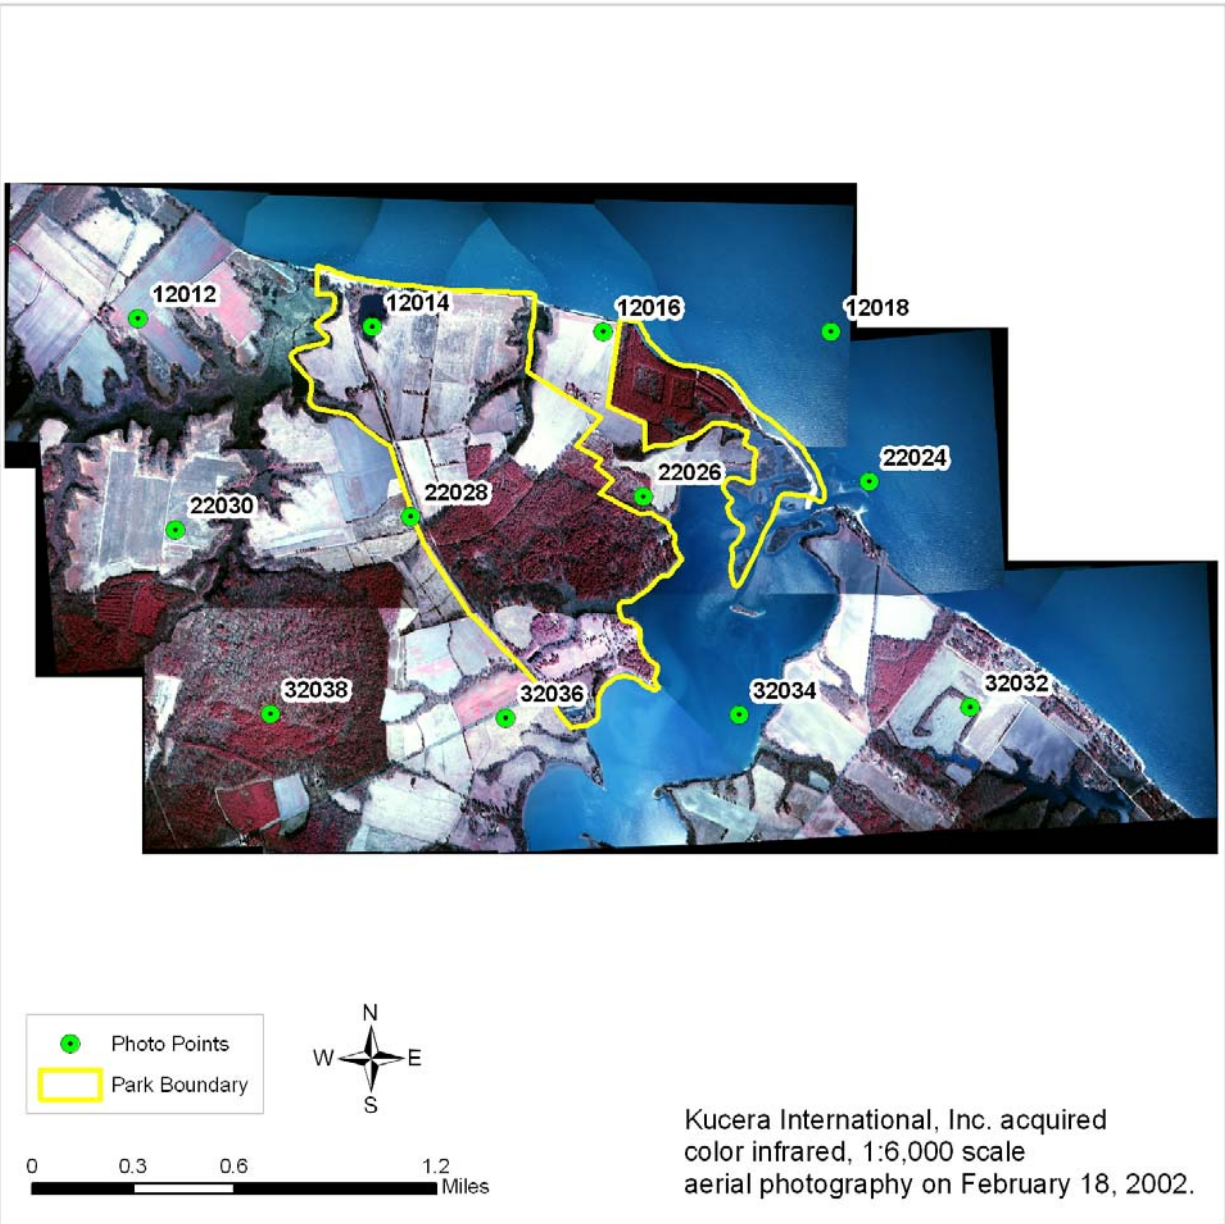

George Washington Birthplace National Monument Aerial Photographs – Leaf-Off

Click on a Photo point in the index below, or choose from text list:

Photographs available:

1:6000-scale Color Infrared Photos flown 18/02/2002.