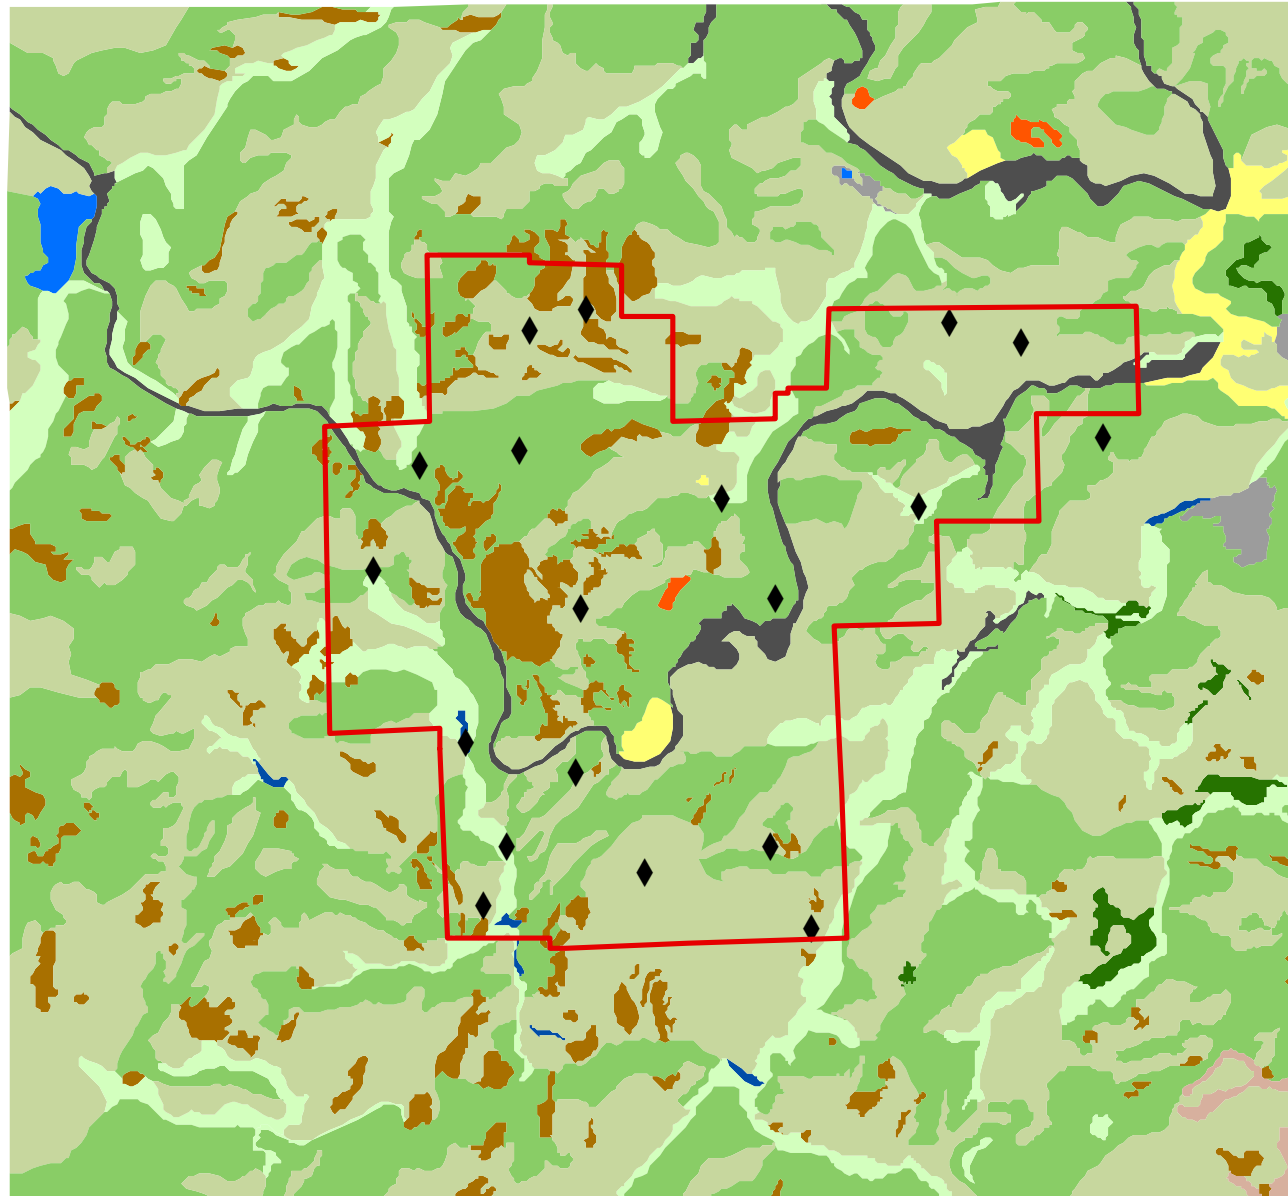

# Field Plot Locations

### Legend

- ◆ Field Plot Locations
- ▭ Park Boundary
- Vegetation Classes**
  - Bur oak / Ironwood Forest
  - Ponderosa pine Complex I
  - Ponderosa pine Complex II
  - Ponderosa pine / Common juniper Woodland
- Land Use**
  - Residential
  - Commercial and Services
  - Transportation, Communications and Utilities
  - Cropland and Pastures
  - Reservoirs
  - Nonforested Wetland
  - Bare Exposed Rock
  - Strip Mines, Quarries and Gravel Pits

0 0.5 1 2 3 Kilometers

Projection UTM Zone 13, Datum NAD83