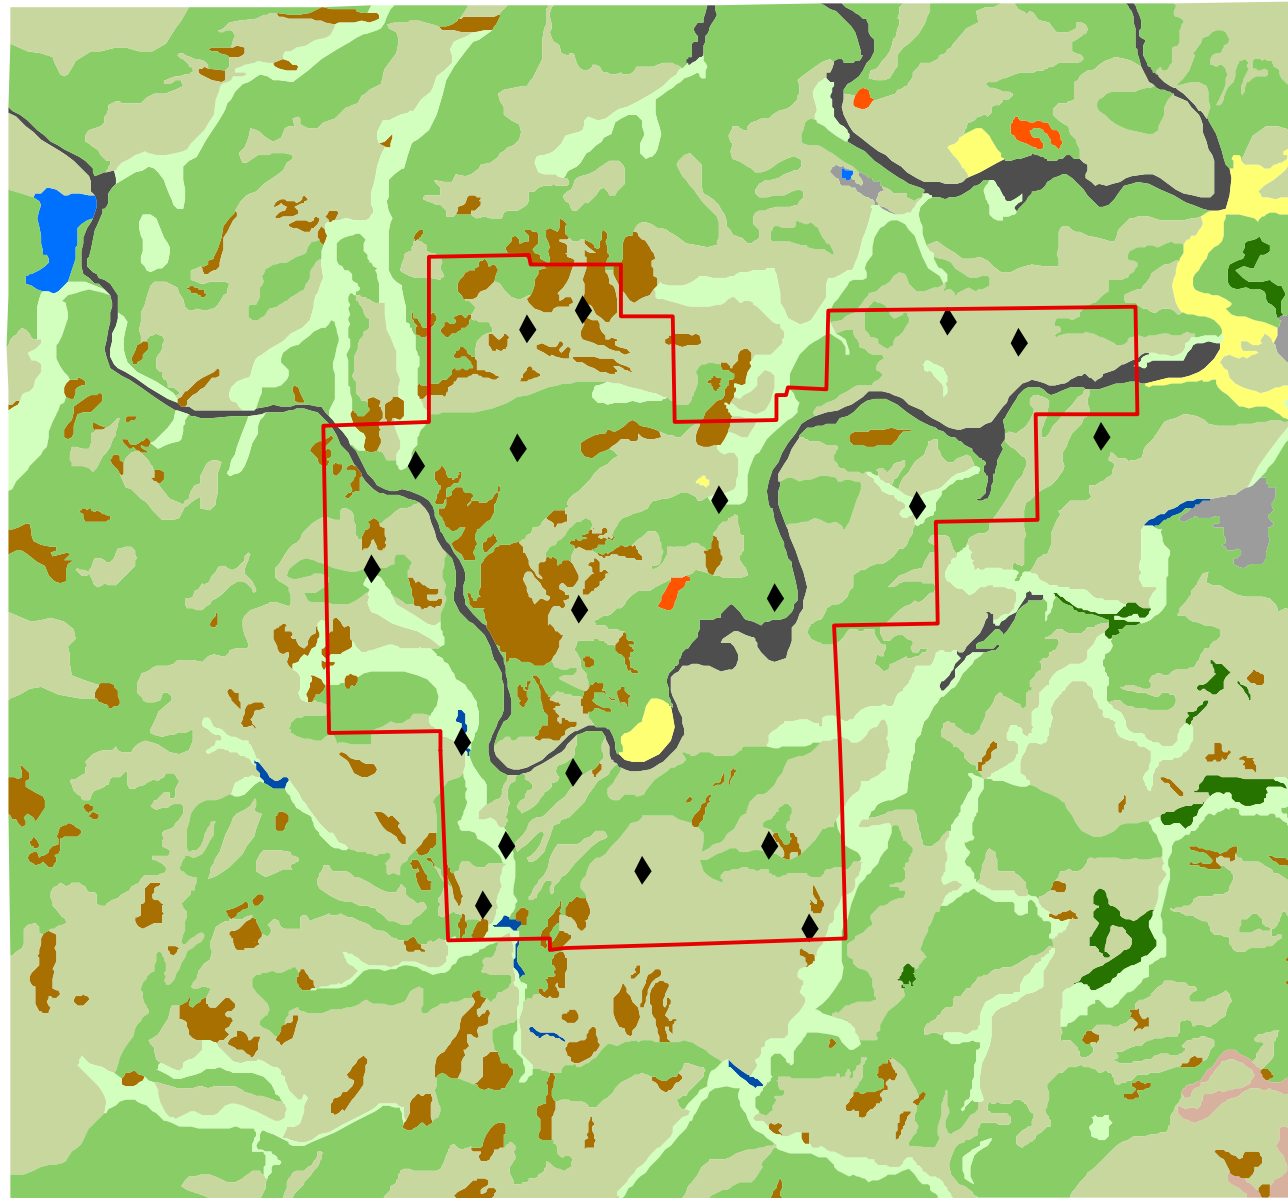

Field Plot Locations

0 0.5 1 2 3 Kilometers

Legend

◆ Field Plot Locations

▭ Park Boundary

Vegetation Classes

MAP UNIT

■ Bur oak / Ironwood Forest

■ Ponderosa pine Complex I

■ Ponderosa pine Complex II

■ Ponderosa pine / Common juniper Woodland

Land Use

ANDERSON CODE

■ Residential

■ Commercial and Services

■ Transportation, Communications and Utilities

■ Cropland and Pastures

■ Reservoirs

■ Nonforested Wetland

■ Bare Exposed Rock

■ Strip Mines, Quarries and Gravel Pits

Projection UTM Zone 13, Datum NAD83