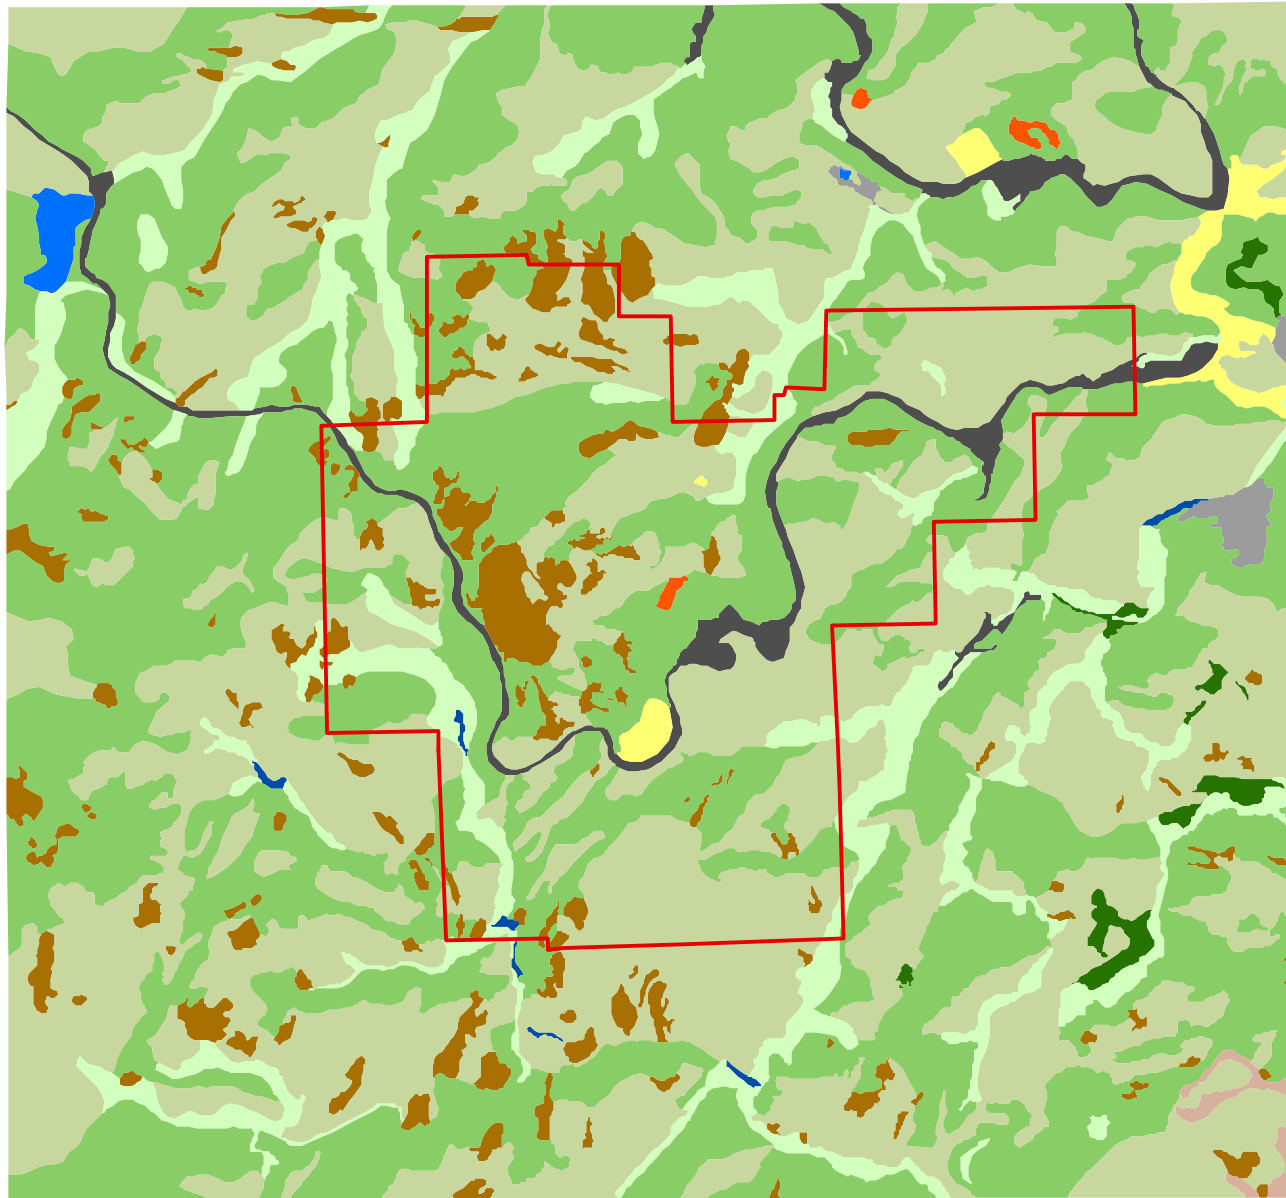

Vegetation / Land Use

Legend

Park Boundary

Vegetation Classes

MAP UNIT

Bur oak / Ironwood Forest

Ponderosa pine Complex I

Ponderosa pine Complex II

Ponderosa pine / Common juniper Woodland

Land Use

ANDERSON CODE

Residential

Commercial and Services

Transportation, Communications and Utilities

Cropland and Pastures

Reservoirs

Nonforested Wetland

Bare Exposed Rock

Strip Mines, Quarries and Gravel Pits

Projection UTM Zone 13, Datum NAD83

0 0.5 1 2 3 Kilometers