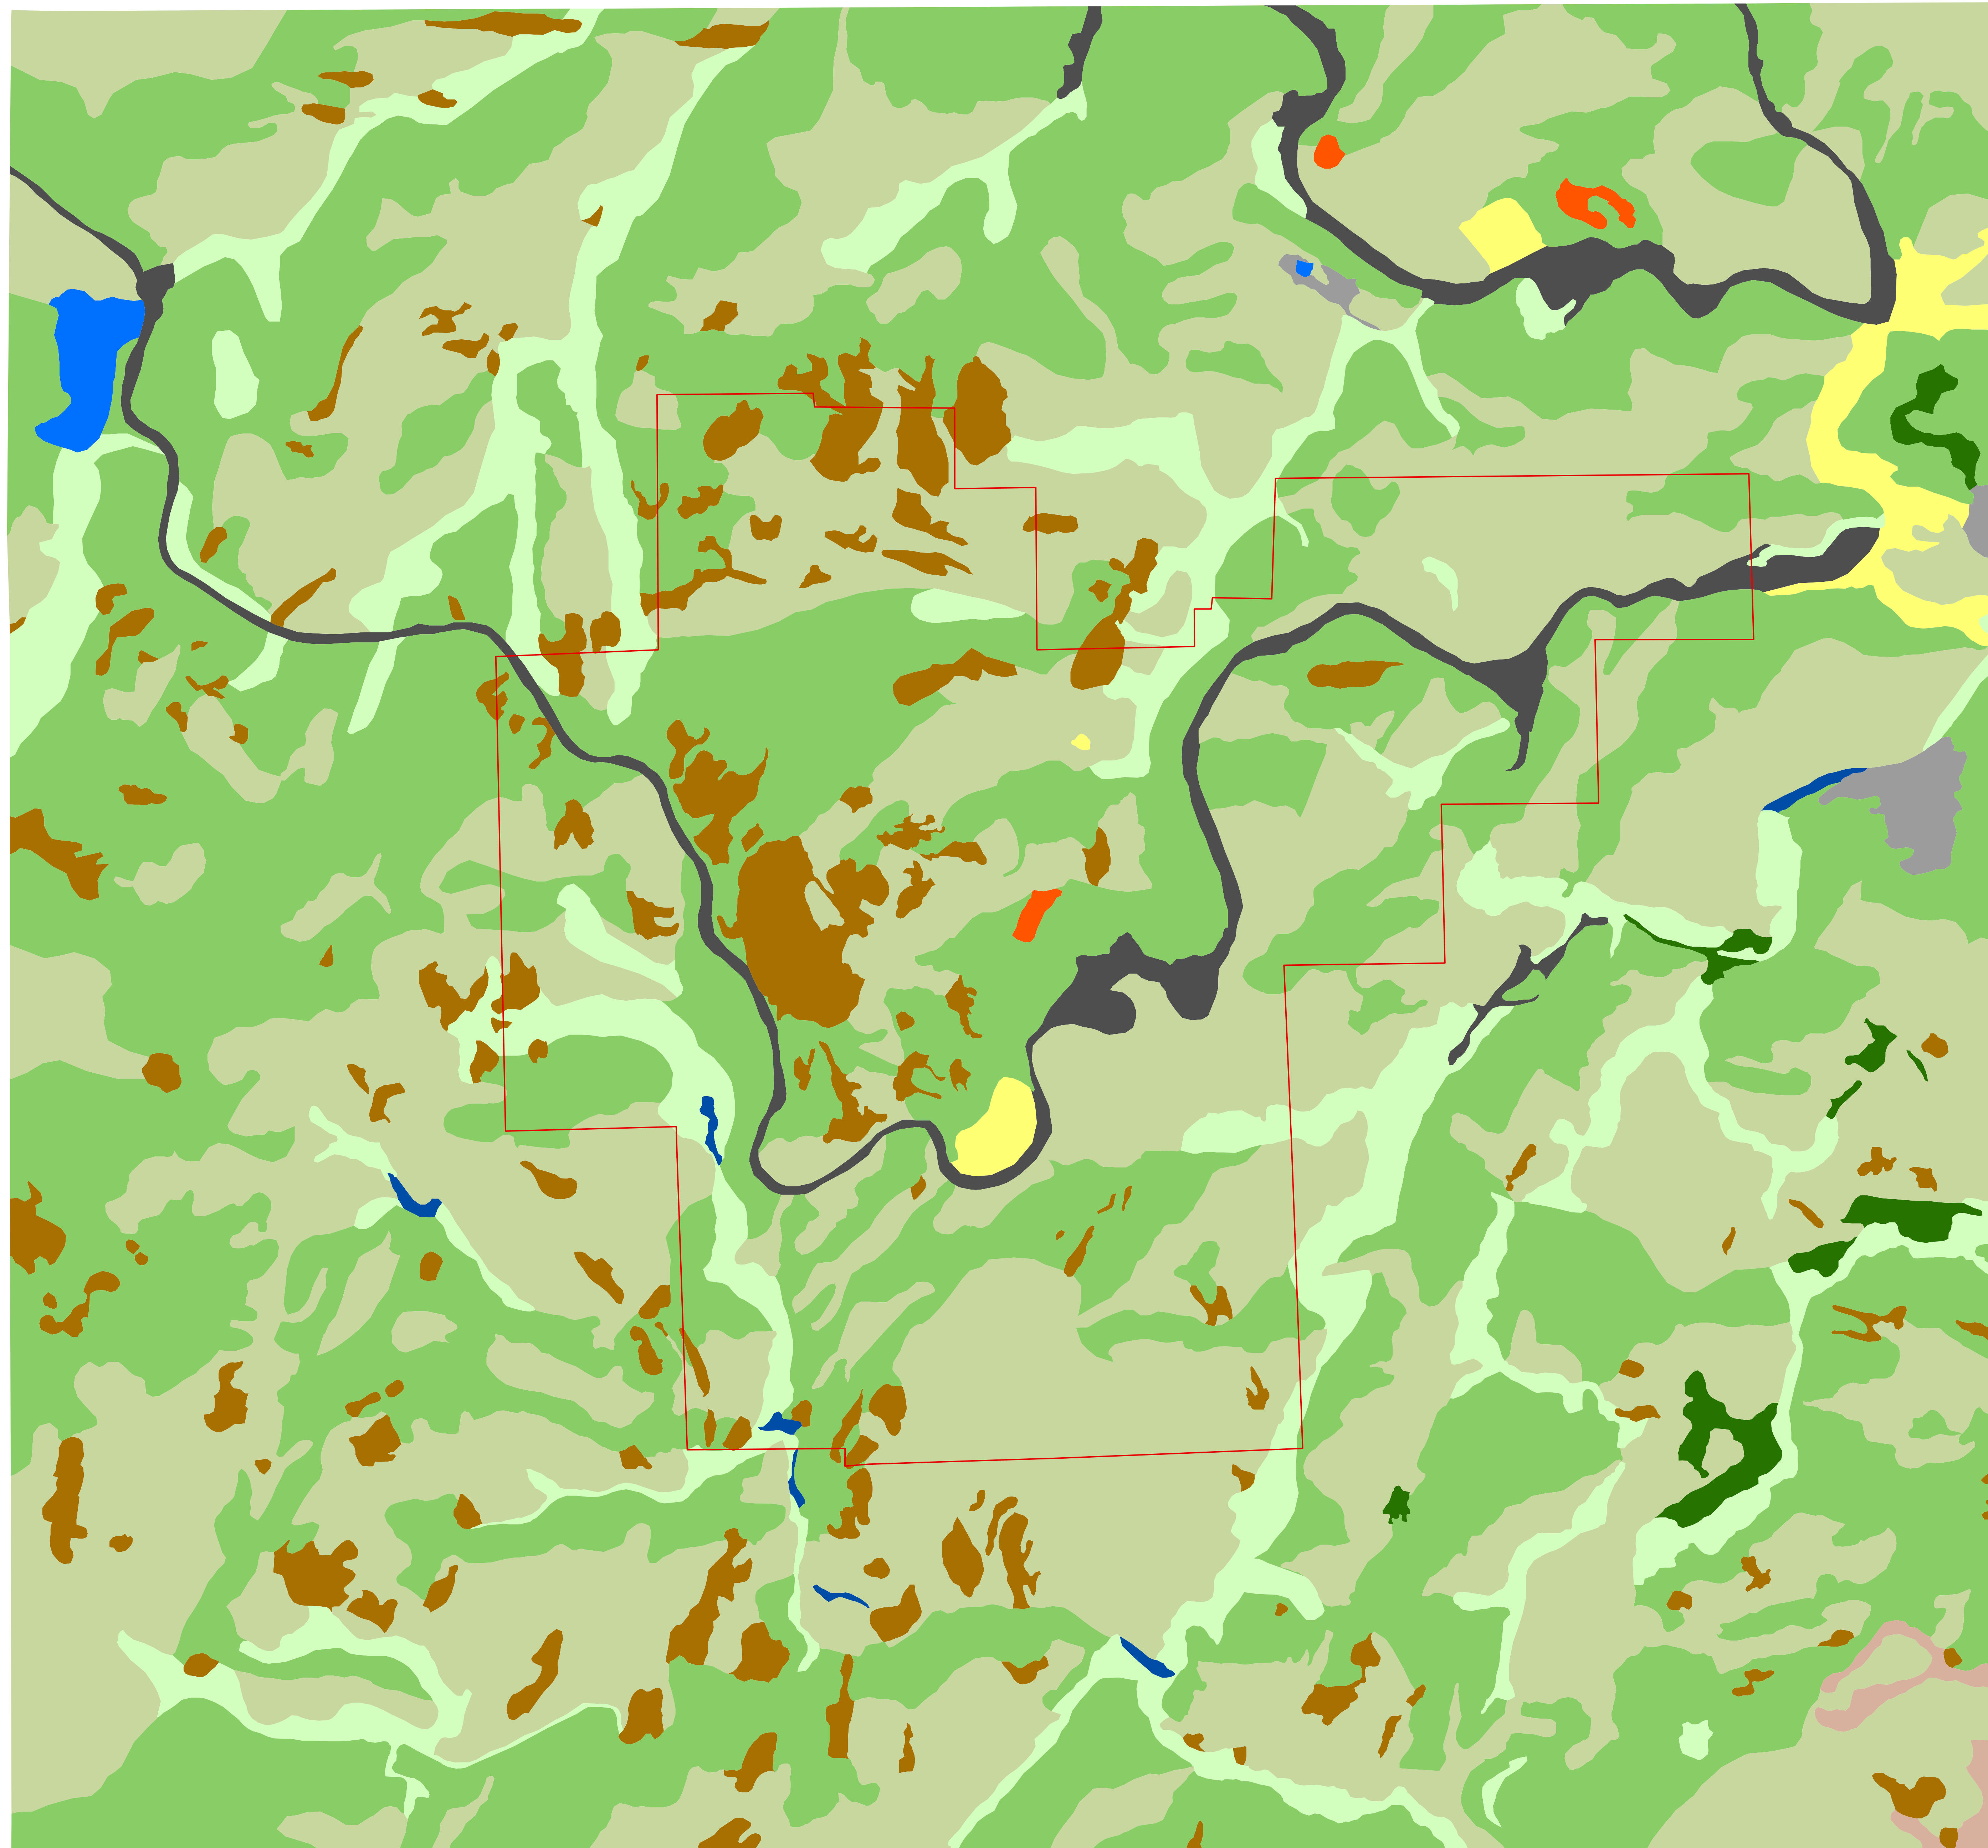

# Vegetation / Land Use

### Legend

- Park Boundary

### Vegetation Classes

MAP UNIT

- Bur oak / Ironwood Forest
- Ponderosa pine Complex I
- Ponderosa pine Complex II
- Ponderosa pine / Common juniper Woodland

### Land Use

ANDERSON CODE

- Residential
- Commercial and Services
- Transportation, Communications and Utilities
- Cropland and Pastures
- Reservoirs
- Nonforested Wetland
- Bare Exposed Rock
- Strip Mines, Quarries and Gravel Pits