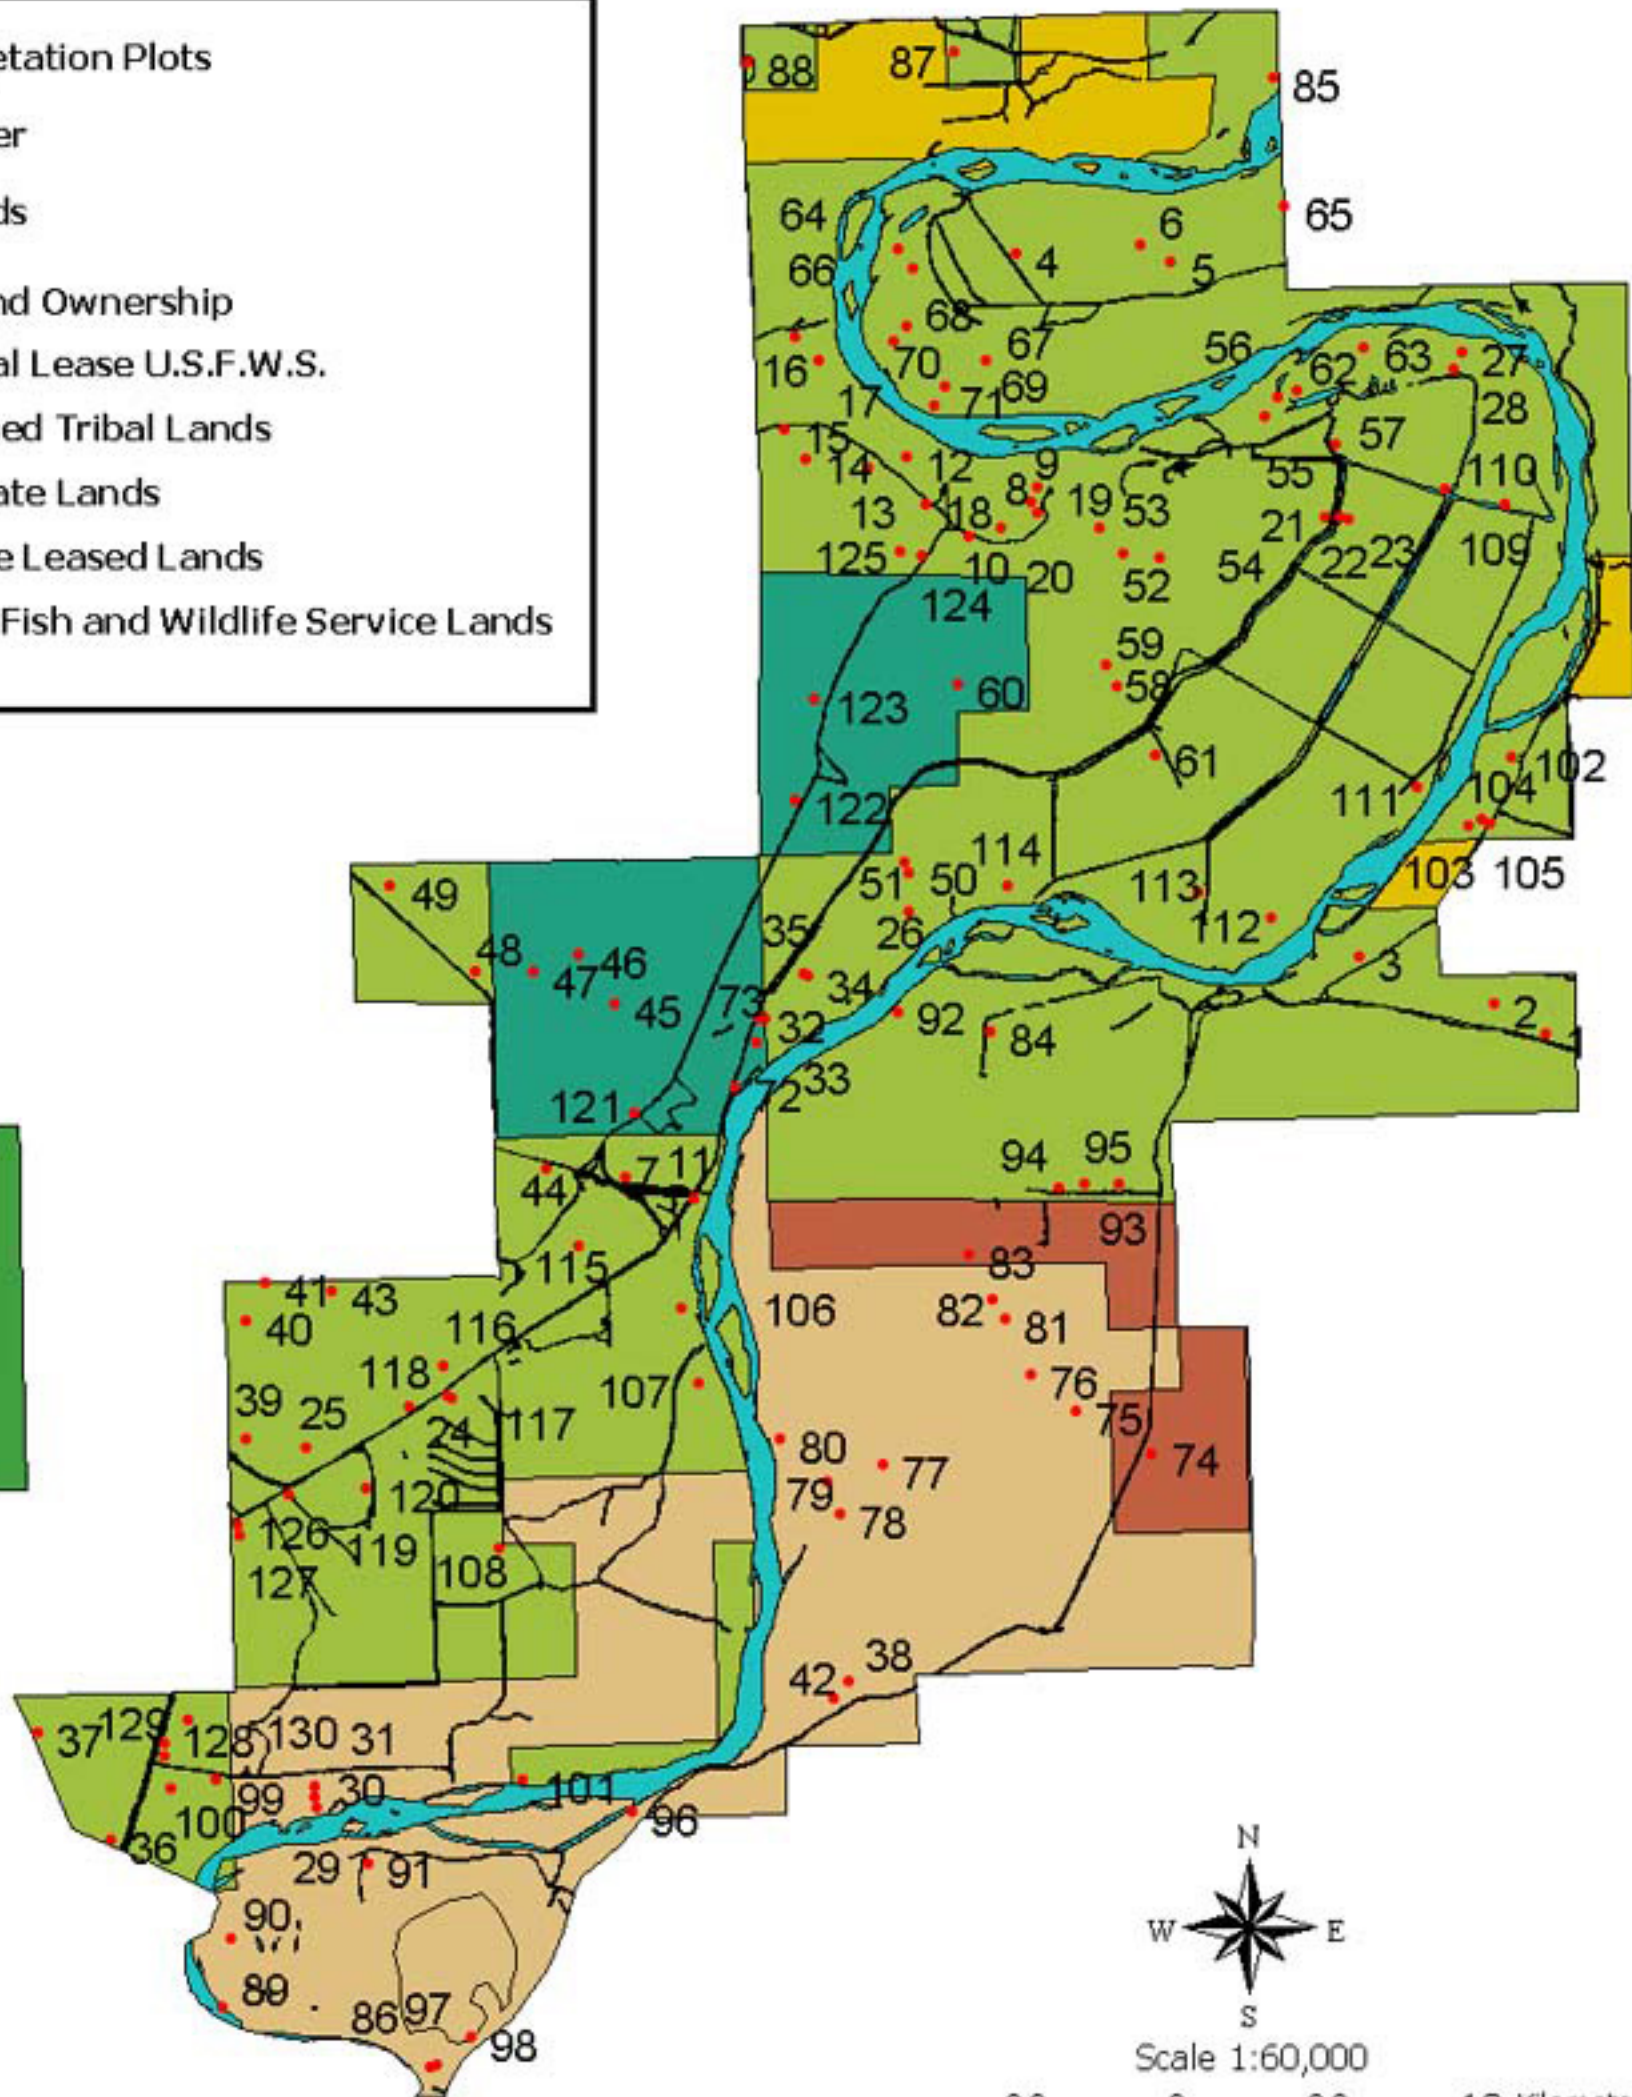

Vegetation Plot Locations

Ouray National Wildlife Refuge Vegetation Mapping Project

Scale 1:60,000

A total of 130 Vegetation Field Plot Samples were collected during the summer and fall of 2000 to support vegetation classification efforts.