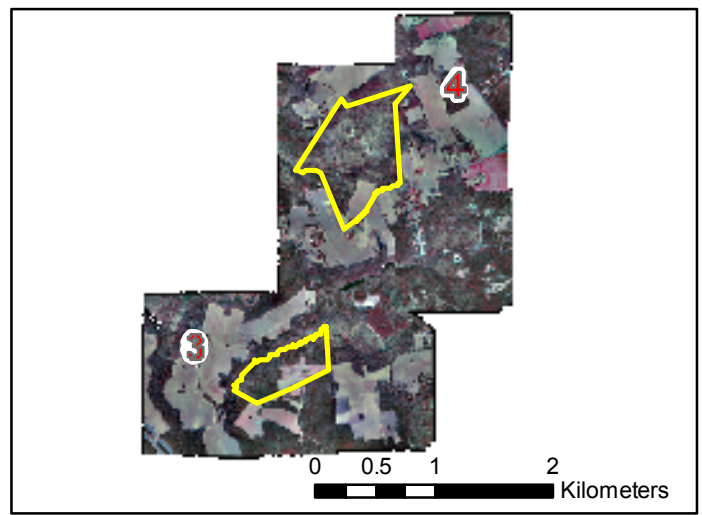

Color Infrared Orthorectified Photomosaic - Leafoff

- 1. Chickahominy Bluff
- 2. Beaverdam Creek
- 3. Watt House
- 4. Cold Harbor
- 5. Fort Darling
- 6. Fort Harrison
- 7. Malvern Hill
- 8. Parker's Battery

 Park Boundary

Kunera International acquired color infrared 1:6000 scale aerial photography on February 28, 2002.

Projection UTM Zone 18, Datum NAD83