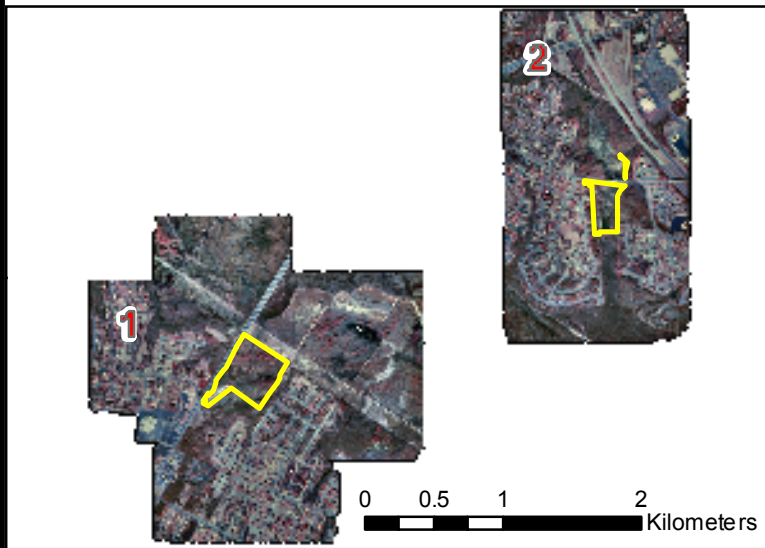

Color Infrared Orthorectified Photomosaic - Leafoff

- 1. Chickahominy Bluff
- 2. Beaverdam Creek
- 3. Watt House
- 4. Cold Harbor
- 5. Fort Darling
- 6. Fort Harrison
- 7. Malvern Hill
- 8. Parker's Battery

 Park Boundary

Kunera International acquired color infrared 1:6000 scale aerial photography on February 28, 2002.

Projection UTM Zone 18, Datum NAD83