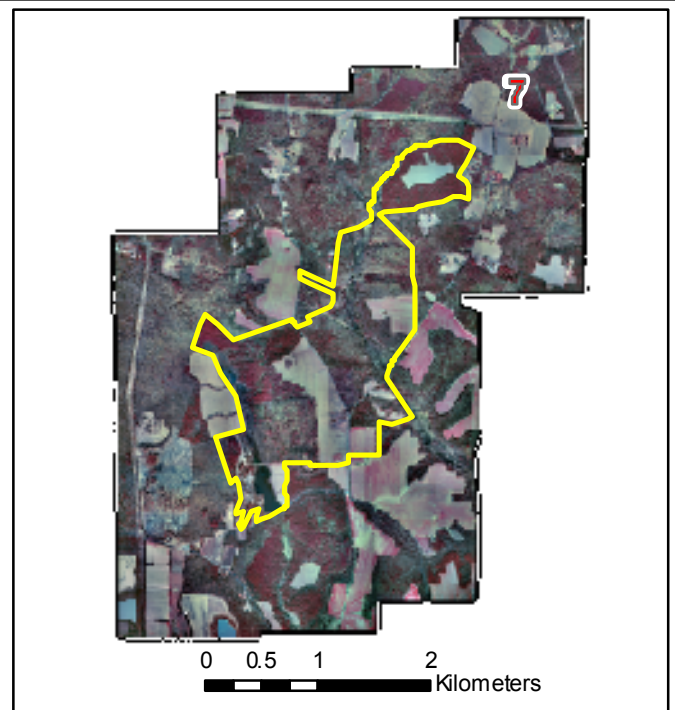

Color Infrared Orthorectified Photomosaic - Leafoff

- 1. Chickahominy Bluff
- 2. Beaverdam Creek
- 3. Watt House
- 4. Cold Harbor
- 5. Fort Darling
- 6. Fort Harrison
- 7. Malvern Hill
- 8. Parker's Battery

 Park Boundary

Kunera International acquired color infrared 1:6000 scale aerial photography on February 28, 2002.