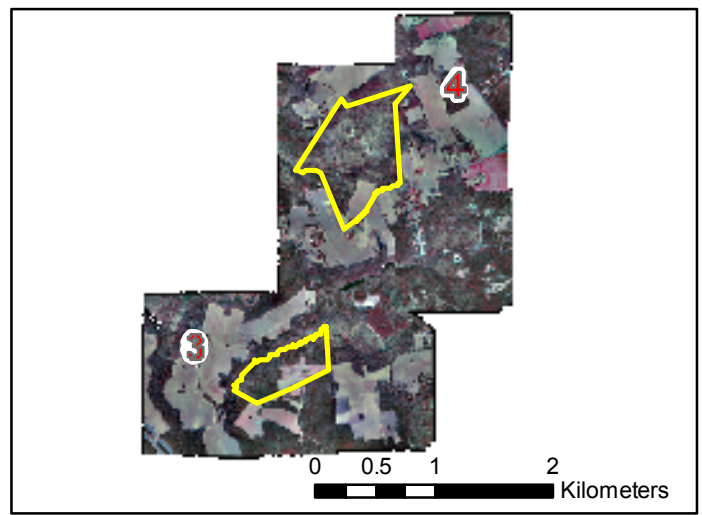

Color Infrared Orthorectified Photomosaic - Leafoff

- 1. Chickahominy Bluff
- 2. Beaverdam Creek
- 3. Watt House
- 4. Cold Harbor
- 5. Fort Darling
- 6. Fort Harrison
- 7. Malvern Hill
- 8. Parker's Battery

 Park Boundary

Kunera International acquired color infrared 1:6000 scale aerial photography on February 28, 2002.