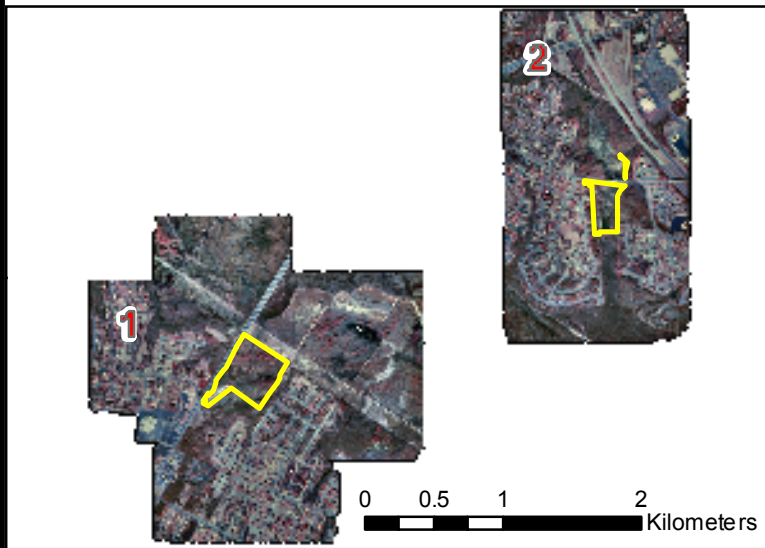

Color Infrared Orthorectified Photomosaic - Leafoff

- 1. Chickahominy Bluff
- 2. Beaverdam Creek
- 3. Watt House
- 4. Cold Harbor
- 5. Fort Darling
- 6. Fort Harrison
- 7. Malvern Hill
- 8. Parker's Battery

 Park Boundary

Kunera International acquired color infrared 1:6000 scale aerial photography on February 28, 2002.