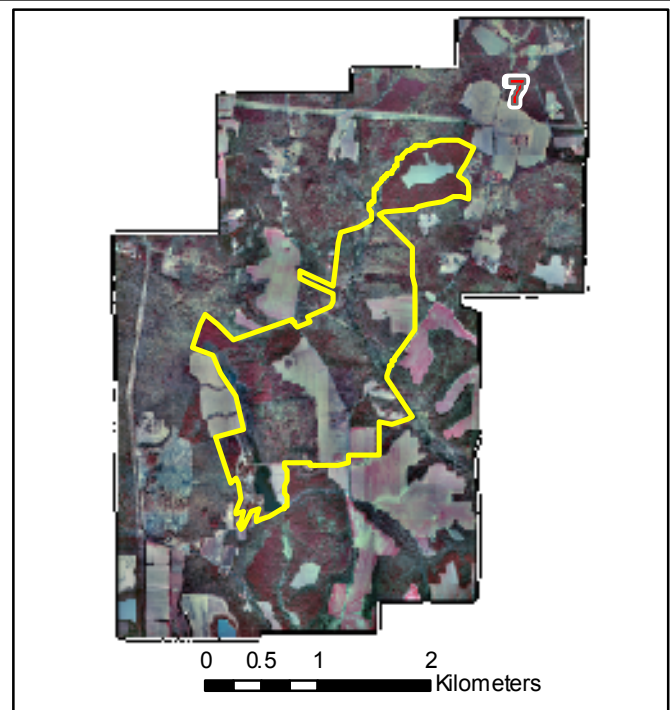

Color Infrared Orthorectified Photomosaic - Leafoff

- 1. Chickahominy Bluff
- 2. Beaverdam Creek
- 3. Watt House
- 4. Cold Harbor
- 5. Fort Darling
- 6. Fort Harrison
- 7. Malvern Hill
- 8. Parker's Battery

 Park Boundary

Kunera International acquired color infrared 1:6000 scale aerial photography on February 28, 2002.

Projection UTM Zone 18, Datum NAD83