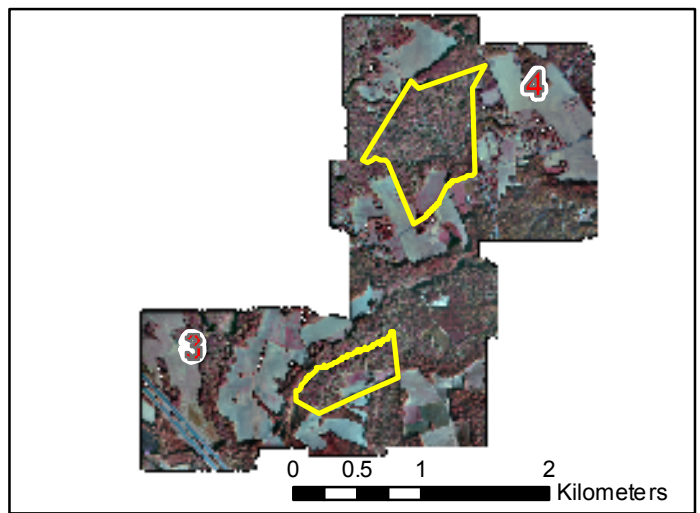

# Color Infrared Orthorectified Photomosaic - Leafon

- 1. Chickahominy Bluff
- 2. Beaverdam Creek
- 3. Watt House
- 4. Cold Harbor
- 5. Fort Darling
- 6. Fort Harrison
- 7. Malvern Hill
- 8. Parker's Battery

 Park Boundary

Kunera International acquired color infrared 1:6000 scale aerial photography on October 23, 2001.