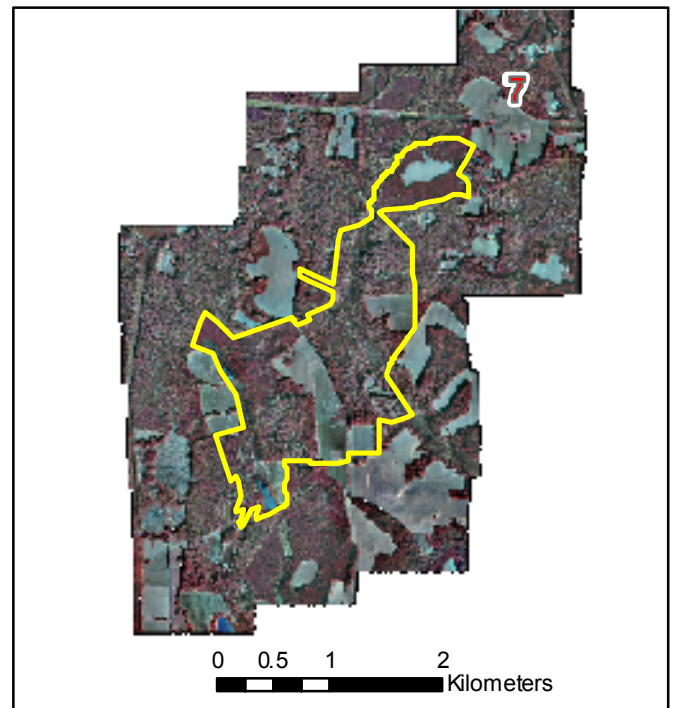

# Color Infrared Orthorectified Photomosaic - Leafon

- 1. Chickahominy Bluff
- 2. Beaverdam Creek
- 3. Watt House
- 4. Cold Harbor
- 5. Fort Darling
- 6. Fort Harrison
- 7. Malvern Hill
- 8. Parker's Battery

 Park Boundary

Kunera International acquired color infrared 1:6000 scale aerial photography on October 23, 2001.