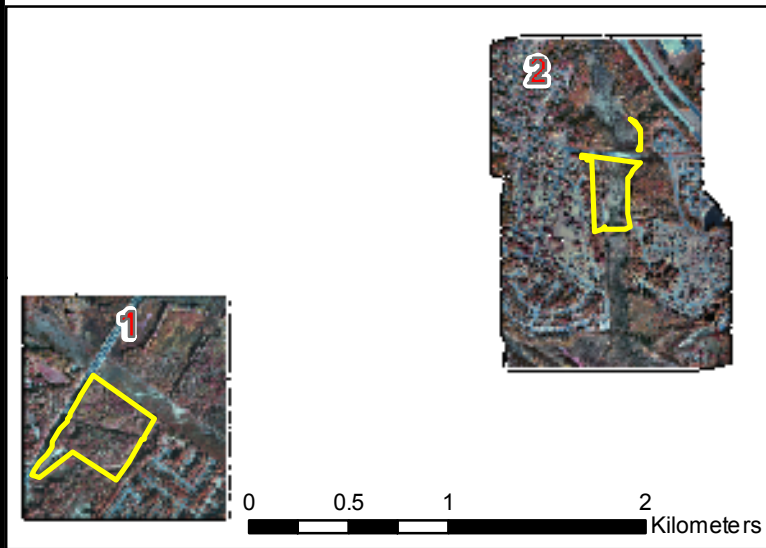

# Color Infrared Orthorectified Photomosaic - Leafon

- 1. Chickahominy Bluff
- 2. Beaverdam Creek
- 3. Watt House
- 4. Cold Harbor
- 5. Fort Darling
- 6. Fort Harrison
- 7. Malvern Hill
- 8. Parker's Battery

 Park Boundary

Kunera International acquired color infrared 1:6000 scale aerial photography on October 23, 2001.