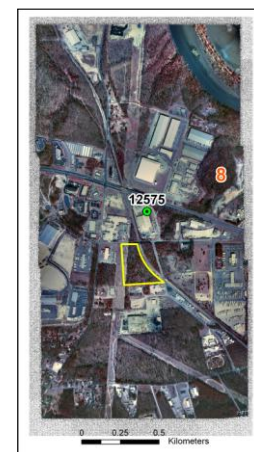

Richmond National Battlefield Park Aerial Photographs – Leaf-Off

Click on a Photo point in the index below, or choose from text list:

1. Chickahominy Bluff
2. Beaverdam Creek
3. Watt House
4. Cold Harbor
5. Fort Darling
6. Fort Harrison
7. Malvern Hill
8. Parker's Battery

● Photo Centers

□ Park Boundary

Kucera International acquired
 color infrared 1:6000 scale aerial
 photography on February 28, 2002

Photographs available:

1:6000-scale Color Infrared Photos flown 02/28/2002.

*.pdf format

Photo 12575	Photo 22604	Photo 32622	Photo 42617
Photo 12590	Photo:22606	Photo 32624	Photo 42619
Photo 12592	Photo 22608	Photo 32626	Photo 42621
Photo 12594	Photo 22610	Photo 32644	Photo 42651
Photo 12596	Photo 22612	Photo 32646	
Photo 12598	Photo 22614	Photo 32648	
Photo 12600	Photo 22616		
Photo 12602	Photo 22637		
Photo 12632	Photo 22639		
Photo 12634	Photo 22641		
Photo 12653			
Photo 12655			
Photo 12657			
Photo 12659			
Photo 12661			
Photo 12663			
Photo 12665			
Photo 12667			
Photo 12669			
Photo 12671			