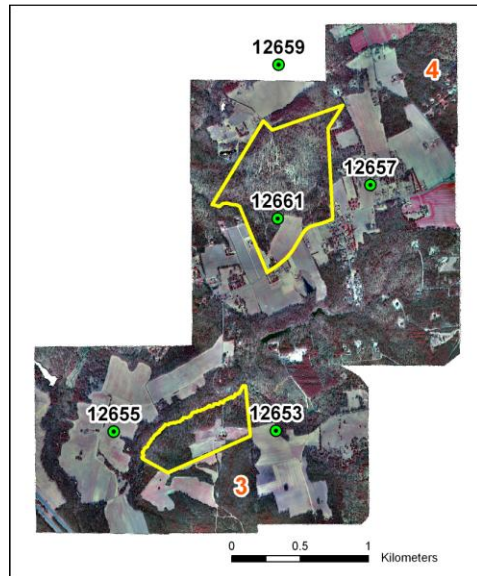

Richmond National Battlefield Park Aerial Photographs – Leaf-Off

Click on a Photo point in the index below, or choose from text list:

1. Chickahominy Bluff
2. Beaverdam Creek
3. Watt House
4. Cold Harbor
5. Fort Darling
6. Fort Harrison
7. Malvern Hill
8. Parker's Battery

● Photo Centers

□ Park Boundary

Kucera International acquired
 color infrared 1:6000 scale aerial
 photography on February 28, 2002

Photographs available:

1:6000-scale Color Infrared Photos flown 02/28/2002.