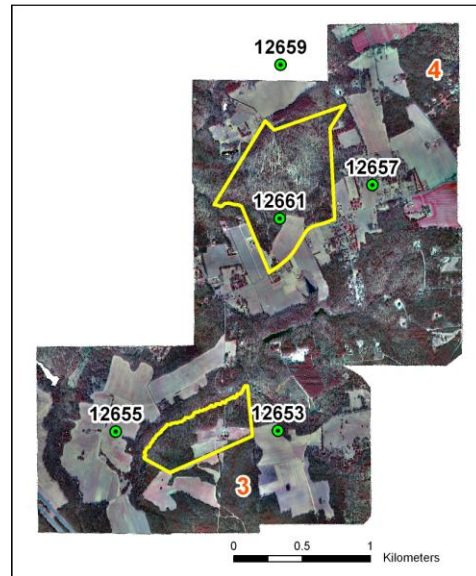

Richmond National Battlefield Park Aerial Photographs – Leaf-Off

Click on a Photo point in the index below, or choose from text list:

1. Chickahominy Bluff
2. Beaverdam Creek
3. Watt House
4. Cold Harbor
5. Fort Darling
6. Fort Harrison
7. Malvern Hill
8. Parker's Battery

● Photo Centers

□ Park Boundary

Kucera International acquired
 color infrared 1:6000 scale aerial
 photography on February 28, 2002

Photographs available:

1:6000-scale Color Infrared Photos flown 02/28/2002.