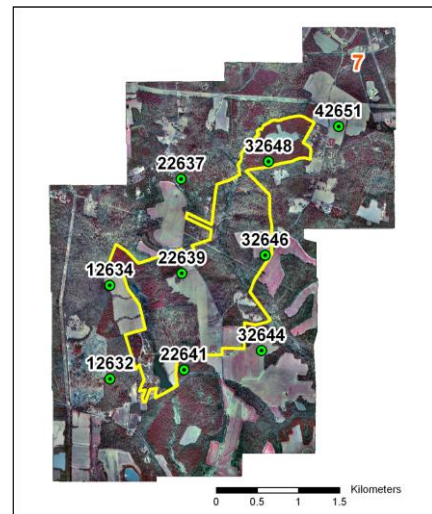

Richmond National Battlefield Park Aerial Photographs – Leaf-Off

Click on a Photo point in the index below, or choose from text list:

1. Chickahominy Bluff
2. Beaverdam Creek
3. Watt House
4. Cold Harbor
5. Fort Darling
6. Fort Harrison
7. Malvern Hill
8. Parker's Battery

● Photo Centers

□ Park Boundary

Kucera International acquired
 color infrared 1:6000 scale aerial
 photography on February 28, 2002

Photographs available:

1:6000-scale Color Infrared Photos flown 02/28/2002.