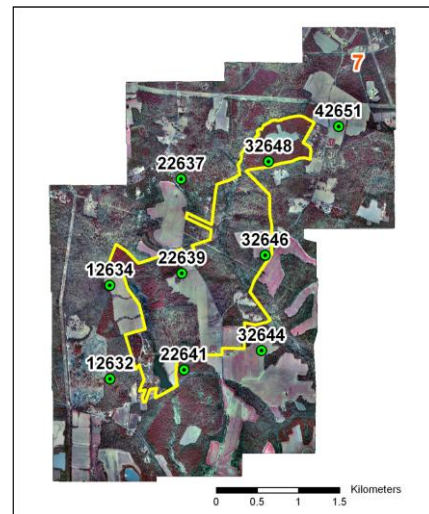

Richmond National Battlefield Park Aerial Photographs – Leaf-Off

Click on a Photo point in the index below, or choose from text list:

1. Chickahominy Bluff
2. Beaverdam Creek
3. Watt House
4. Cold Harbor
5. Fort Darling
6. Fort Harrison
7. Malvern Hill
8. Parker's Battery

● Photo Centers

□ Park Boundary

Kucera International acquired
 color infrared 1:6000 scale aerial
 photography on February 28, 2002

Photographs available:

1:6000-scale Color Infrared Photos flown 02/28/2002.