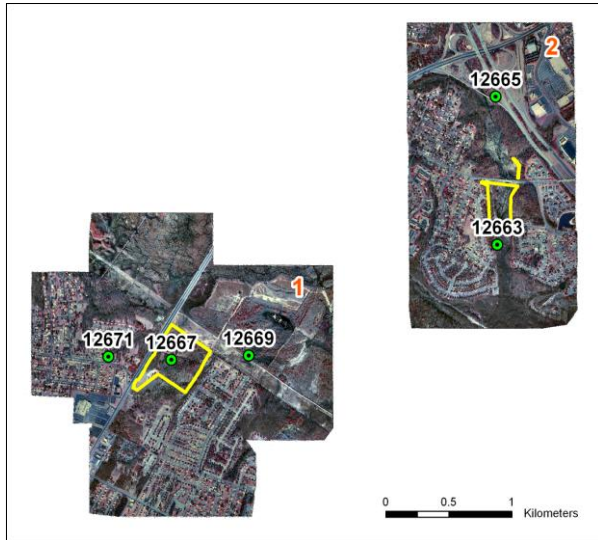

Richmond National Battlefield Park Aerial Photographs – Leaf-Off

Click on a Photo point in the index below, or choose from text list:

1. Chickahominy Bluff
2. Beaverdam Creek
3. Watt House
4. Cold Harbor
5. Fort Darling
6. Fort Harrison
7. Malvern Hill
8. Parker's Battery

● Photo Centers

□ Park Boundary

Kucera International acquired
 color infrared 1:6000 scale aerial
 photography on February 28, 2002

Photographs available:

1:6000-scale Color Infrared Photos flown 02/28/2002.