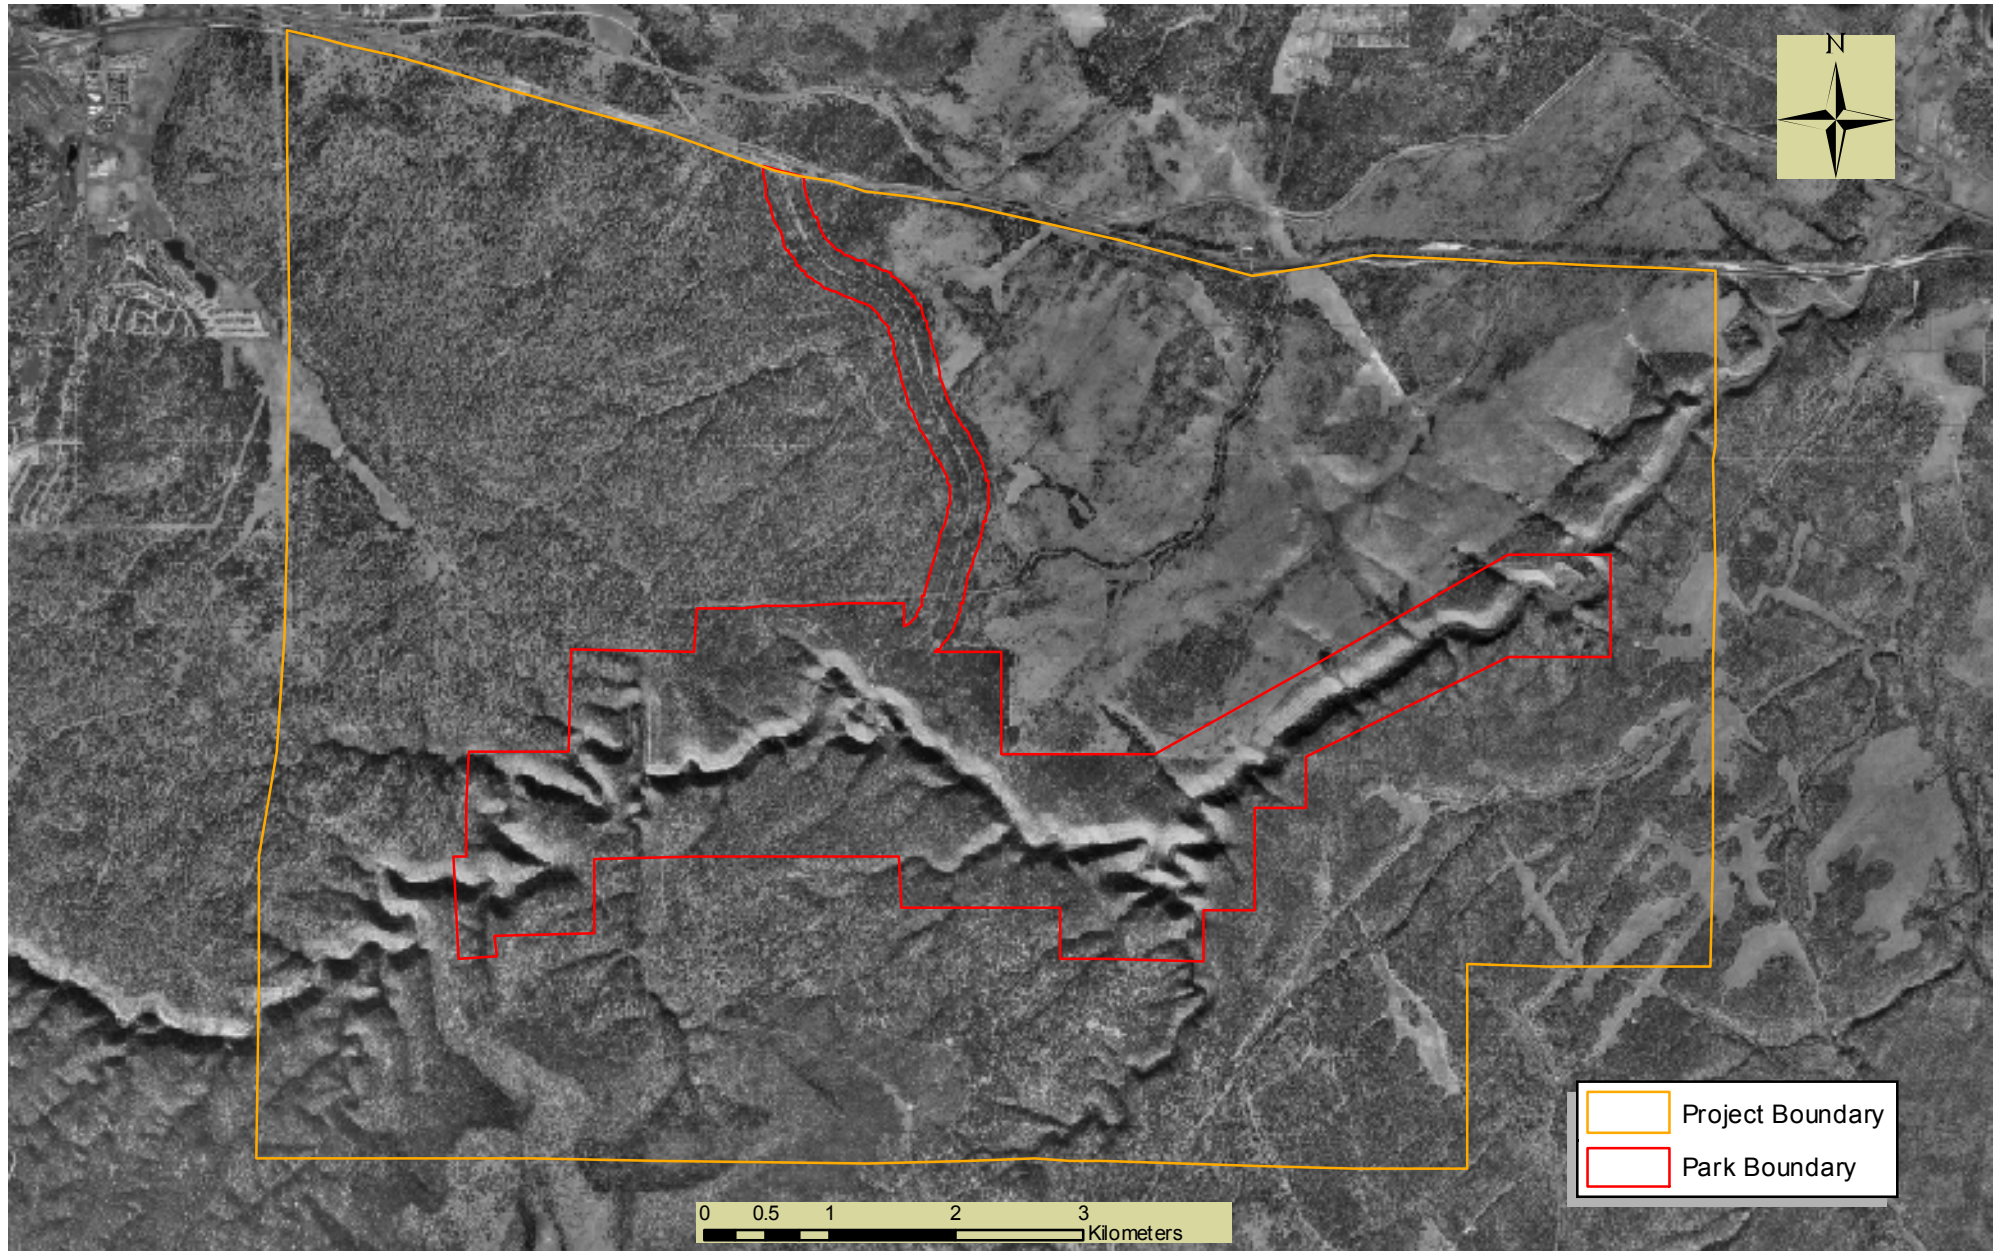

Digital Orthorectified Photomosaic

0 0.5 1 2 3 Kilometers

Projection UTM Zone 12, Dautm NAD83